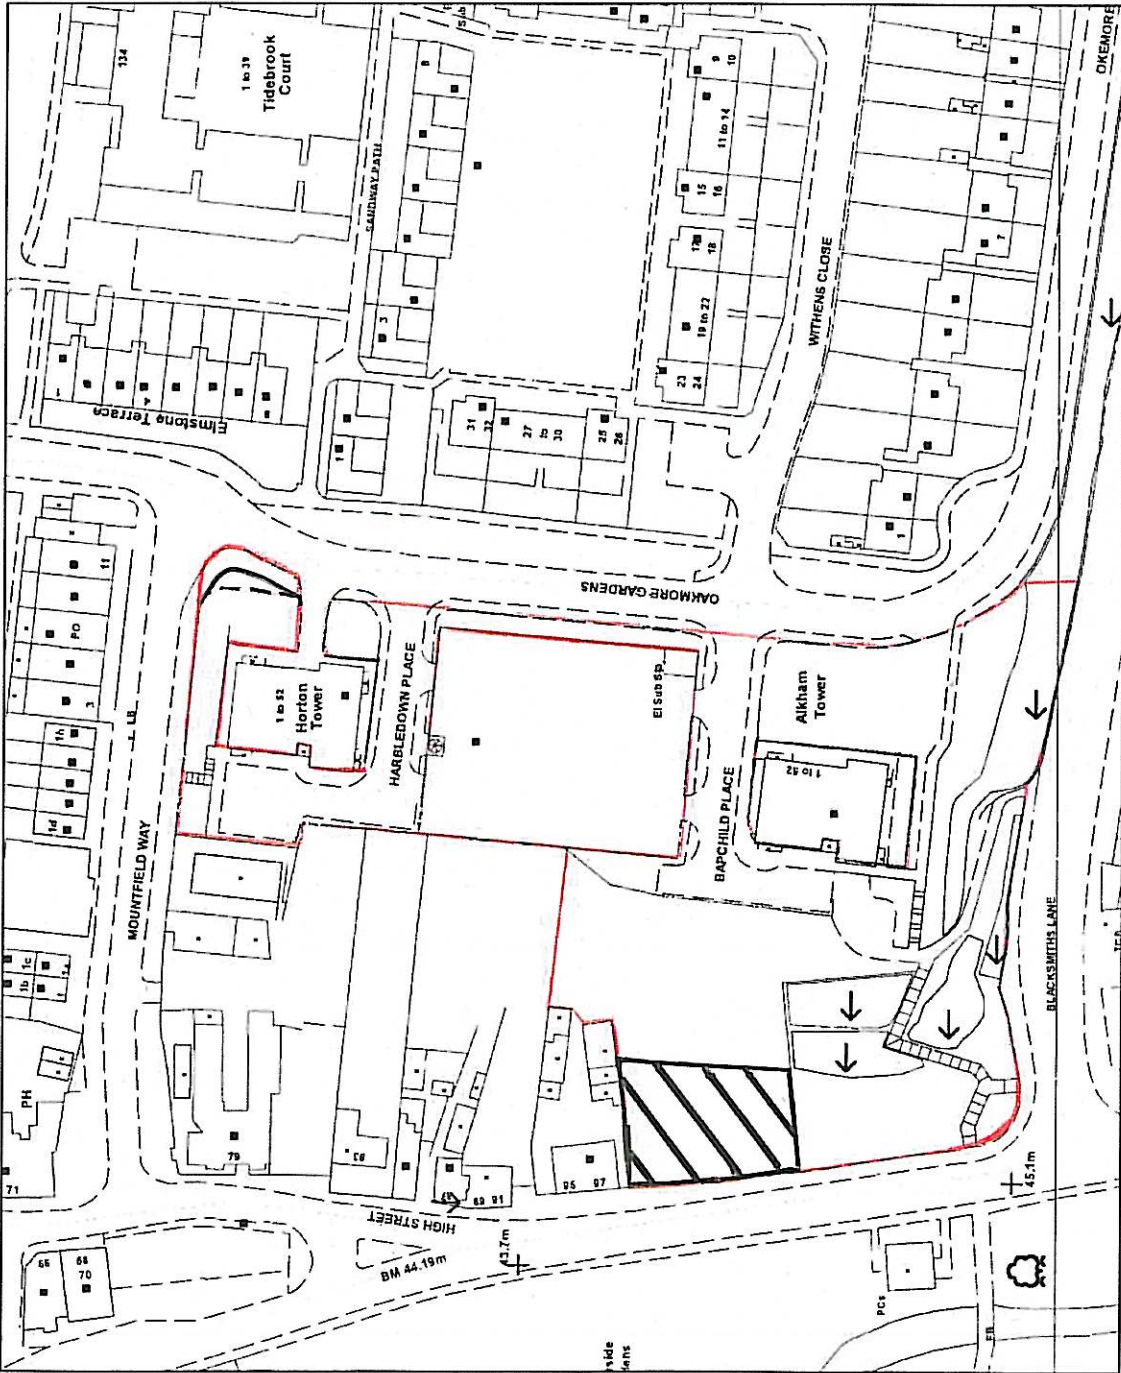

Land adjoining Alkham and Horton Towers

Mountfield Estate

GIS by ESRI (UK)

Legend

AREA TO BE STOPPED UP

36977 FINE

Scale: 1:1250

Organisation	London Borough Bromley
Department	Authorised User
Comments	
Date	16 February 2011
SLA Number	100017661

Reproduced from the Ordnance Survey map with the permission of the Controller of Her Majesty's Stationery Office © Crown Copyright 2000. Unauthorised reproduction infringes Crown Copyright and may lead to prosecution or civil proceedings.